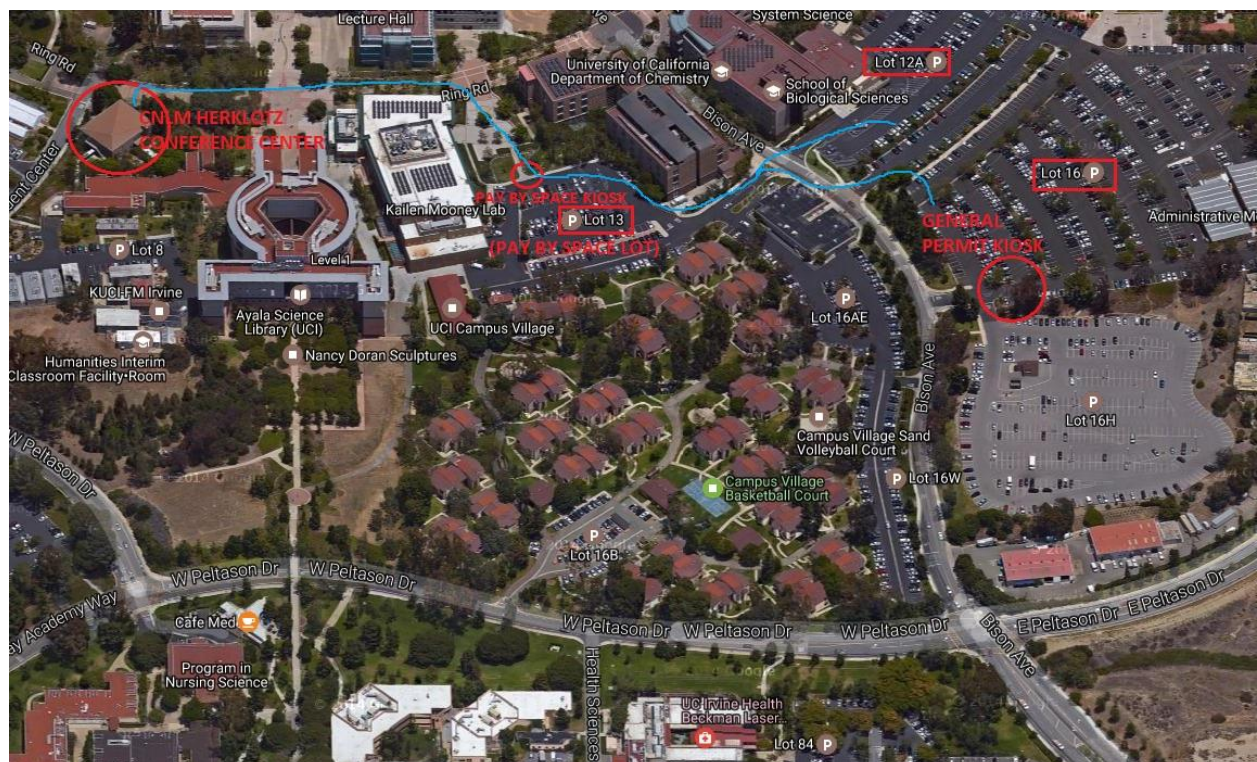

-Go South on I-405.

-Take CA-73 South toward Newport Beach (this is a toll road but you will exit before the toll is collected).

-Exit University Drive and turn left.

-Turn right onto California Ave.

-Turn left onto Academy Way.

-Continue straight through the stop sign. The road will become W. Peltason Dr.

-Turn left onto Bison Ave.

-Follow signs for **Lot 16, Lot 12 or Lot 13.**

IMPORTANT: To park in Lot 13 (the closest to Herklotz) you must purchase a **PAY BY SPACE** permit at the kiosk in Lot 13. If that lot is full, you may purchase an hourly permit from the kiosk in **Lot 16.**

12TH ANNUAL HEARING SYMPOSIUM

DRIVING AND PARKING DIRECTIONS

FROM SOUTH VIA I-405:

GPS DIRECTIONS: Google Maps on Apple and Android devices will direct you to the correct parking lot if “University of California, Irvine Lot 13” (or 16) is entered.

- Go North on I-405.
- Exit Jeffrey Rd. and turn left.
- Jeffrey Rd. becomes University Drive South.
- Turn left onto Campus Dr.
- Turn right onto E. Peltason Dr. Stay on E. Peltason to circle around the campus.
- Turn right onto Bison Ave.
- Follow signs for **Lot 16, Lot 12 or Lot 13.**