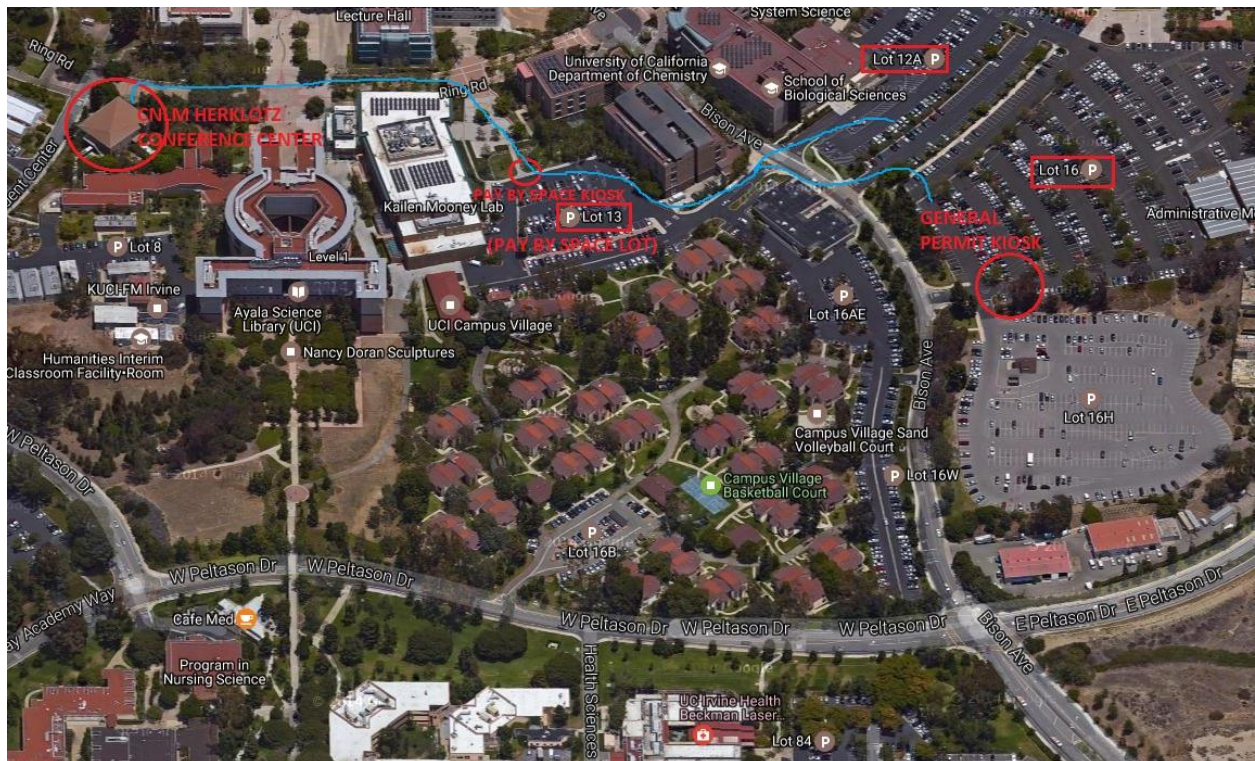

12TH ANNUAL HEARING SYMPOSIUM

DRIVING AND PARKING DIRECTIONS

FROM SOUTH VIA I-405:

GPS DIRECTIONS: Google Maps on Apple and Android devices will direct you to the correct parking lot if “University of California, Irvine Lot 13” (or 16) is entered.

- -Go North on I-405.
- -Exit Jeffrey Rd. and turn left.
- -Jeffrey Rd. becomes University Drive South.
- -Turn left onto Campus Dr.
- -Turn right onto E. Peltason Dr. Stay on E. Peltason to circle around the campus.
- -Turn right onto Bison Ave.
- -Follow signs for **Lot 16, Lot 12 or Lot 13.**

IMPORTANT: To park in Lot 13 (the closest to Herklotz) you must purchase a **PAY BY SPACE** permit at the kiosk in Lot 13. If that lot is full, you may purchase an hourly permit from the kiosk in **Lot 16.**