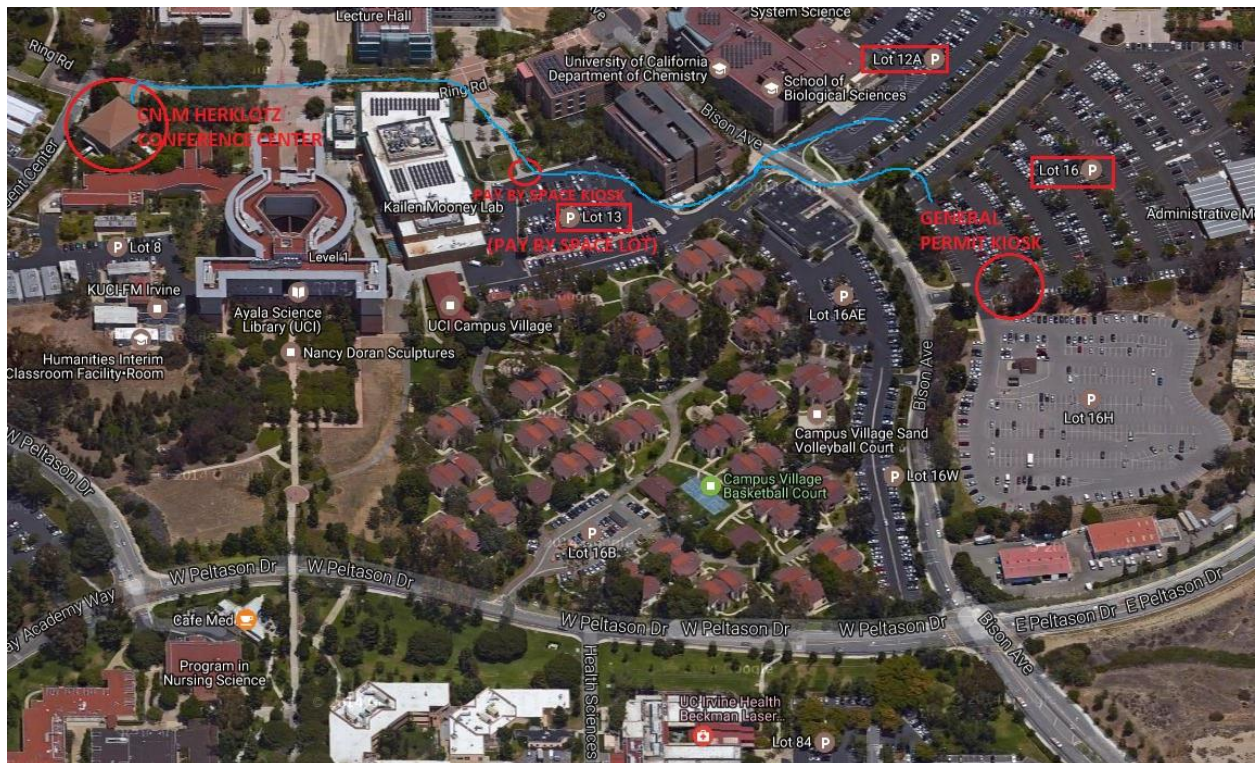

12TH ANNUAL HEARING SYMPOSIUM

DRIVING AND PARKING DIRECTIONS

FROM NORTH VIA I-5:

GPS DIRECTIONS: Google Maps on Apple and Android devices will direct you to the correct parking lot if “University of California, Irvine Lot 13” (or 16) is entered.

- -Go South on I-5.
- -Take CA-55 South toward Newport Beach.
- -Take CA-73 South toward Newport Beach (this is a toll road but you will exit before the toll is collected).
- -Exit University Drive and go left.
- -Turn right onto California Ave.
- -Turn left onto Academy Way.
- -Continue straight through the stop sign. The road will become W. Peltason Dr.
- -Turn left onto Bison Ave.
- -Follow signs for **Lot 16, Lot 12 or Lot 13**.

IMPORTANT: To park in Lot 13 (the closest to Herklotz) you must purchase a **PAY BY SPACE** permit at the kiosk in Lot 13. If that lot is full, you may purchase an hourly permit from the kiosk in **Lot 16**.