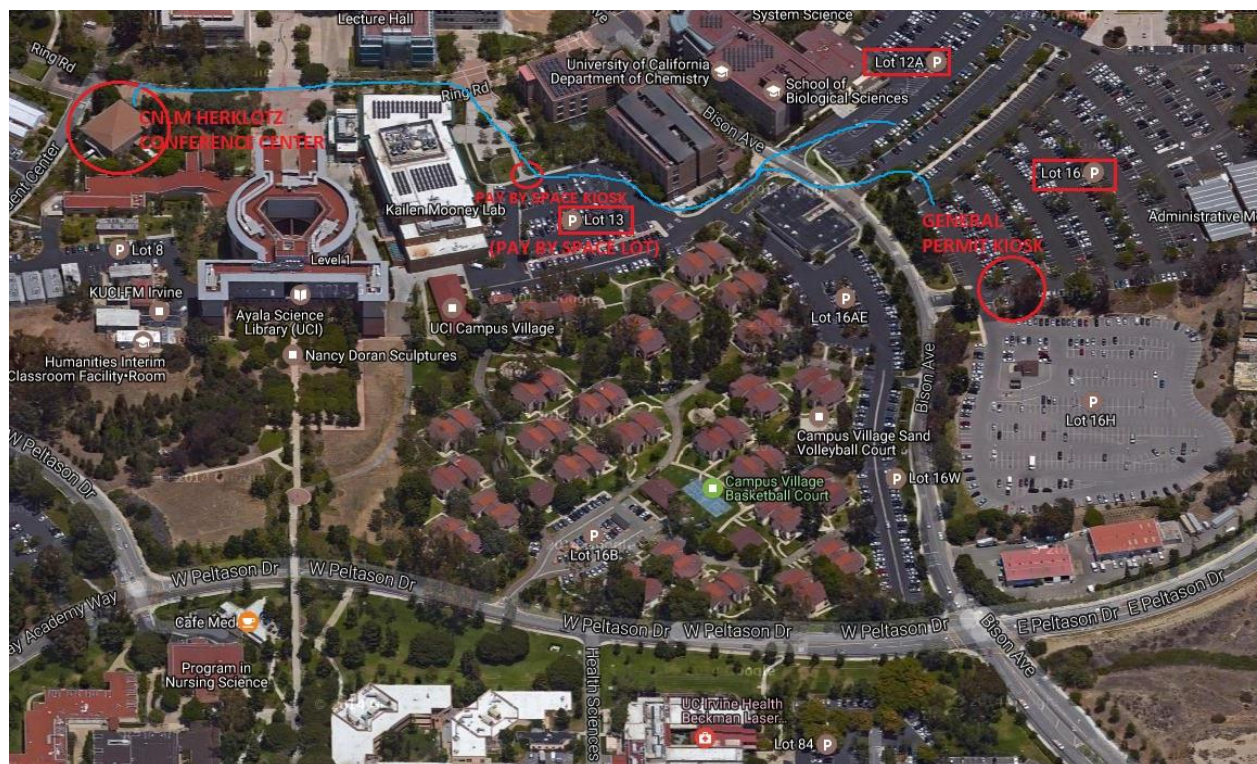

### FROM NORTH VIA I-405:

**GPS DIRECTIONS:** Google Maps on Apple and Android devices will direct you to the correct parking lot if “University of California, Irvine Lot #” is entered.

-Go South on I-405.

-Take CA-73 South toward Newport Beach (this is a toll road but you will exit before the toll is collected).

-Exit University Drive and turn left.

-Turn right onto California Ave.

-Turn left onto Academy Way.

-Continue straight through the stop sign. The road will become W. Peltason Dr.

-Turn left onto Bison Ave.

-Follow signs for **Lot 16, Lot 12 or Lot 13.**

**IMPORTANT:** To park in Lot 13 (the closest to Herklotz) you must purchase a **PAY BY SPACE** permit at the kiosk in Lot 13. If that lot is full, you may purchase an hourly permit from the kiosk in **Lot 16.**

### FROM SOUTH VIA I-405:

**GPS DIRECTIONS:** Google Maps on Apple and Android devices will direct you to the correct parking lot if “University of California, Irvine Lot 13” (or 16) is entered.

- Go North on I-405.
- Exit Jeffrey Rd. and turn left.
- Jeffrey Rd. becomes University Drive South.
- Turn left onto Campus Dr.
- Turn right onto E. Peltason Dr. Stay on E. Peltason to circle around the campus.
- Turn right onto Bison Ave.
- Follow signs for **Lot 16, Lot 12 or Lot 13.**